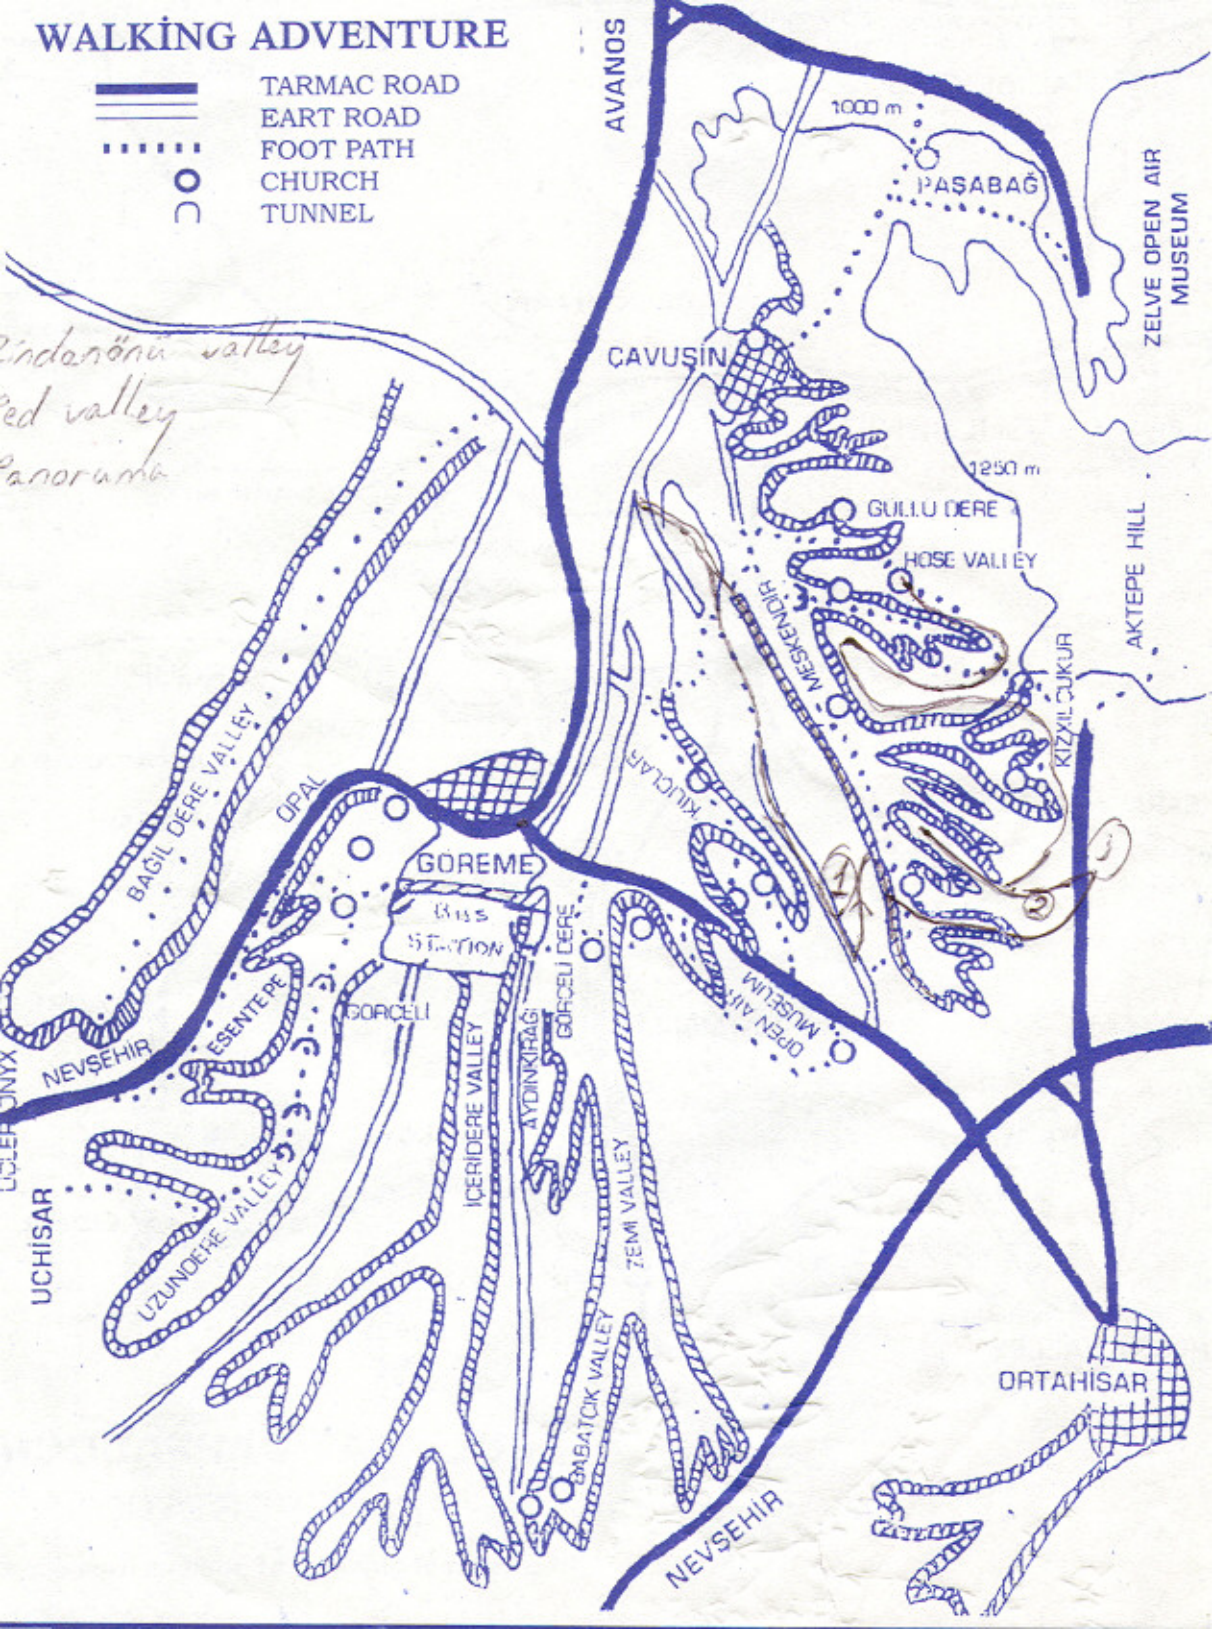

WALKING ADVENTURE

TARMAC ROAD
EARTH ROAD
FOOT PATH
CHURCH
TUNNEL

Zindanönu valley
red valley
panorama

ZELVE OPEN AIR MUSEUM

AKTEPE HILL

UCHISAR

ÜÇLER ÖNYX

NEVSEHIR

BAGIL DERE VALLEY

ESENTEPE

UZUNDERE VALLEY

OPAL

GÖREME

Bus STATION

GÖRCELI

ICERIDERE VALLEY

AYDINKIRAGI

GÖRCELI DERE

ZEMI VALLEY

BAGATCIK VALLEY

NEVSEHIR

AVANOS

CAVUSIN

1000 m